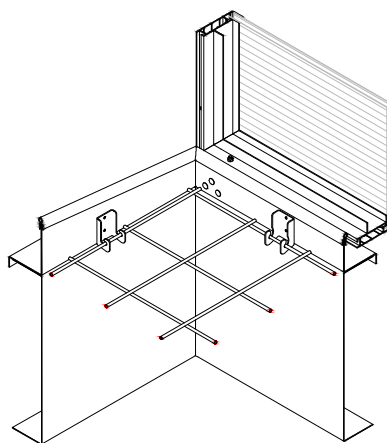

ANTI FALL GRID

LASER
WELDING
COATING
METAL **ILW/C**

**DELTA SHEV ANTI FALL GRID 100mm
PERSPECTIVE VIEW**

anti fall grid

**ANTI FALL GRID
100 mm**

**ANTI FALL GRID
150 mm**

**ANTI FALL GRID
150x500 mm**

DETAIL 01

TOP VIEW

DETAIL 01