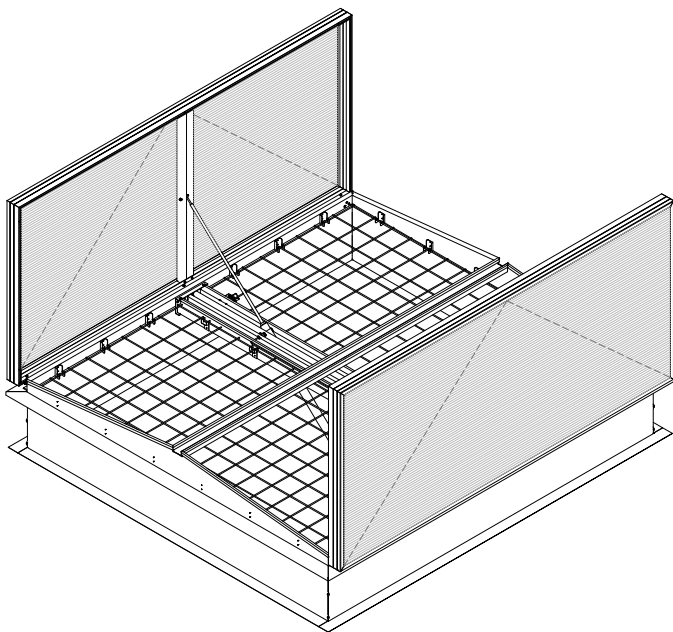

ANTI FALL GRID

LASER
WELDING
COATING
METAL **ILW/C**

**DELTA SHEV ANTI FALL GRID 100mm
PERSPECTIVE VIEW**

anti fall grid

**ANTI FALL GRID
100 mm**

**ANTI FALL GRID
150 mm**

**ANTI FALL GRID
150x500 mm**

DETAIL 01

TOP VIEW

DETAIL 01