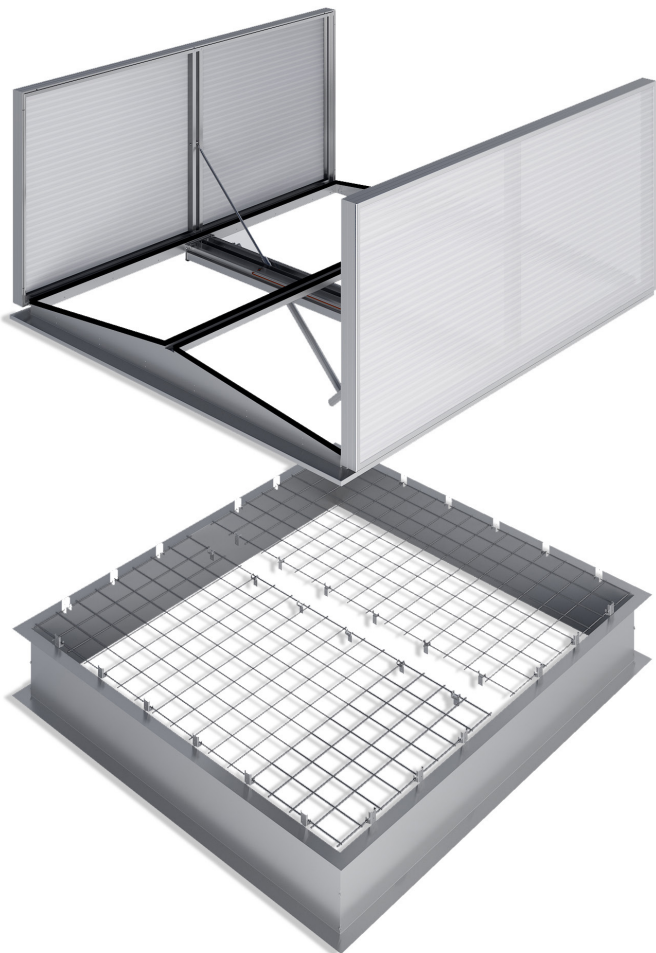

ANTI FALL GRID

LASER
WELDING
COATING
METAL **ILW/C**

**DELTA SHEV ANTI FALL GRID 100mm
PERSPECTIVE VIEW**

anti fall grid

**ANTI FALL GRID
100 mm**

**ANTI FALL GRID
150 mm**

**ANTI FALL GRID
150x500 mm**

DETAIL 01

TOP VIEW

DETAIL 01